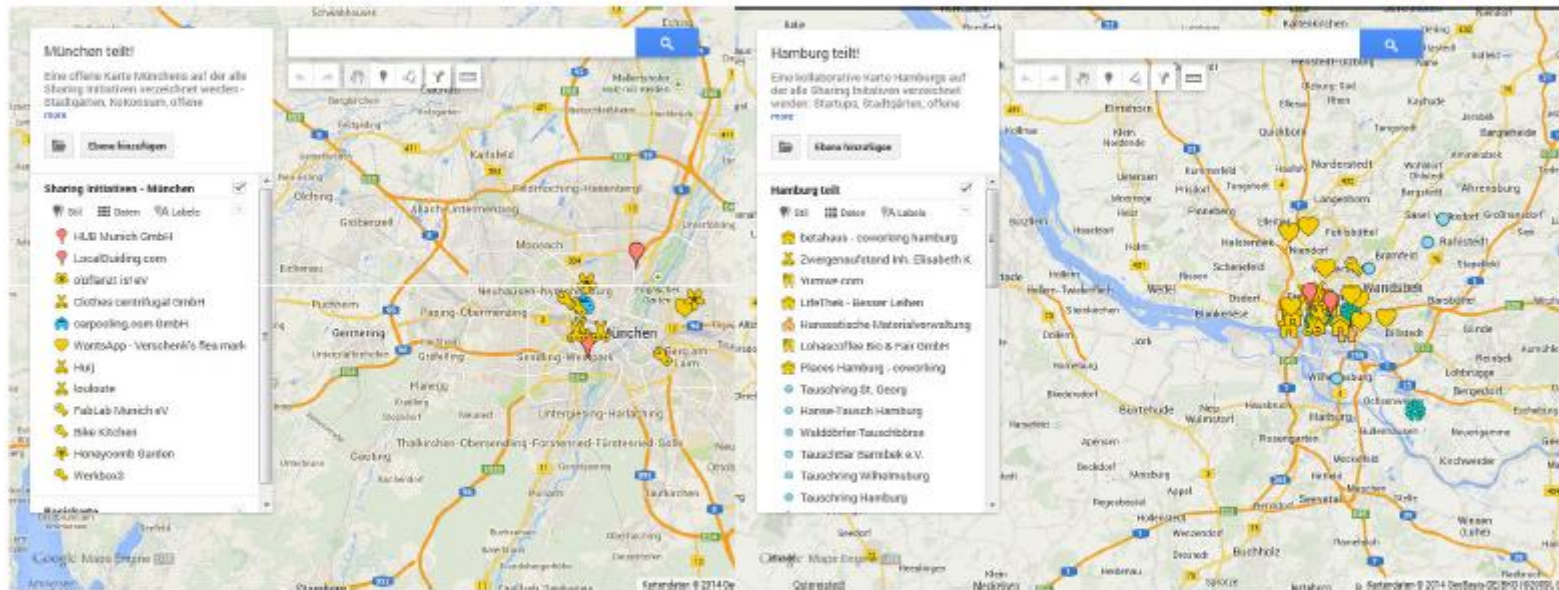

Sareable Map Jam Sharing Cities